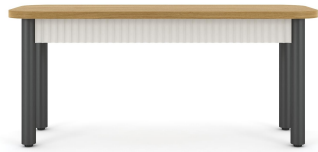

MARRON CONSOLE TABLE | 250108
ID24.5284

MARRON BED DOUBLE SIZE REV.01 | 250108
ID24.6205

MARRON BEDSIDE | 250108
ID24.11125

MARRON WARDROBE - REV.01 | 250108
ID24.11127

MARRON CHEST | 250108
ID24.11126

MARRON ROUND DINING TABLE - REV.01 | 250108
ID24.5364

MARRON RECT DINING TABLE - REV01 | 250108
ID24.5371

MARRON DINING ARM CHAIR | 250108
ID24.5362

MARRON BENCH - REV01 | 250108
ID24.5370

MARRON DINING SET - OPT.1

CHENE
COLLECTION

CHENE SIDEBOARD 3 DOORS | 250108
ID24.5328