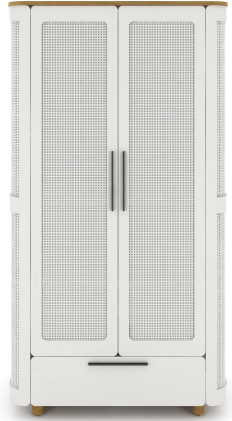

LAM VIET

HAWA INDOOR 2025

CLAIR
COLLECTION

CLAIR SIDEBOARD 2 DOORS - RECTANGULAR - OPT.02 | 250108
ID24.3332

CLAIR BOOKCASE - REV.02 | 250108
ID24.15146

CLAIR COFFEE TABLE - OPT.01 - REV.02 | 250108
ID24.6181

CLAIR CONSOLE TABLE | 250108
ID24.5377

CLAIR BED DOUBLE SIZE - REV.01 | 250108
ID24.6201

CLAIR BED DOUBLE SIZE - OPT.02 | 250108
ID24.6211

CLAIR BEDSIDE - REV.01 | 250108
ID24.15173

CLAIR WARDROBE - REV.01 | 250108
ID24.15174

CLAIR DRAWER CHEST - REV.01 | 250108
ID24.15175

ROUND EXTENDING DINING TABLE | 250108
ID24.5375

CLAIR BENCH - REV.01 | 250108
ID24.5373

CLAIR STACKING DINING ARM CHAIR | 241223
ID24.15134

CLAIR STACKING DINING ARM CHAIR | 241223
ID24.15134

CHARBON DRAWER CHEST | 250108
ID24.5367

CHARBON WARDROBE | 250108

ID24.5366

MARRON
COLLECTION

MARRON SIDEBOARD 2 DOORS - REV.03 | 250108
ID24.5306

MARRON BOOKCASE - REV.02 | 250108
ID24.5307

MARRON COFFEE TABLE | 250108
ID24.5372