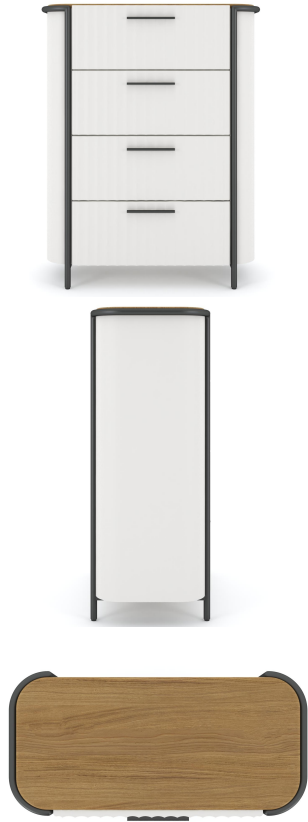

LAM VIET

HAWA INDOOR 2025

CLAIR
COLLECTION

CLAIR SIDEBOARD 2 DOORS - RECTANGULAR - OPT.02 | 250108
ID24.3332

CLAIR BOOKCASE - REV.02 | 250108
ID24.15146

CLAIR COFFEE TABLE - OPT.01 - REV.02 | 250108
ID24.6181

CHARBON DRAWER CHEST | 250108
ID24.5367

CHARBON WARDROBE | 250108

ID24.5366

MARRON
COLLECTION

MARRON SIDEBOARD 2 DOORS - REV.03 | 250108
ID24.5306

MARRON BOOKCASE - REV.02 | 250108
ID24.5307

MARRON COFFEE TABLE | 250108
ID24.5372

MARRON CONSOLE TABLE | 250108
ID24.5284

MARRON BED DOUBLE SIZE REV.01 | 250108
ID24.6205

MARRON BEDSIDE | 250108
ID24.11125

MARRON WARDROBE - REV.01 | 250108
ID24.11127

MARRON CHEST | 250108
ID24.11126

MARRON ROUND DINING TABLE - REV.01 | 250108
ID24.5364

MARRON RECT DINING TABLE - REV01 | 250108
ID24.5371

MARRON DINING ARM CHAIR | 250108
ID24.5362

MARRON BENCH - REV01 | 250108
ID24.5370

MARRON DINING SET - OPT.1

CHENE
COLLECTION

CHENE SIDEBOARD 3 DOORS | 250108
ID24.5328